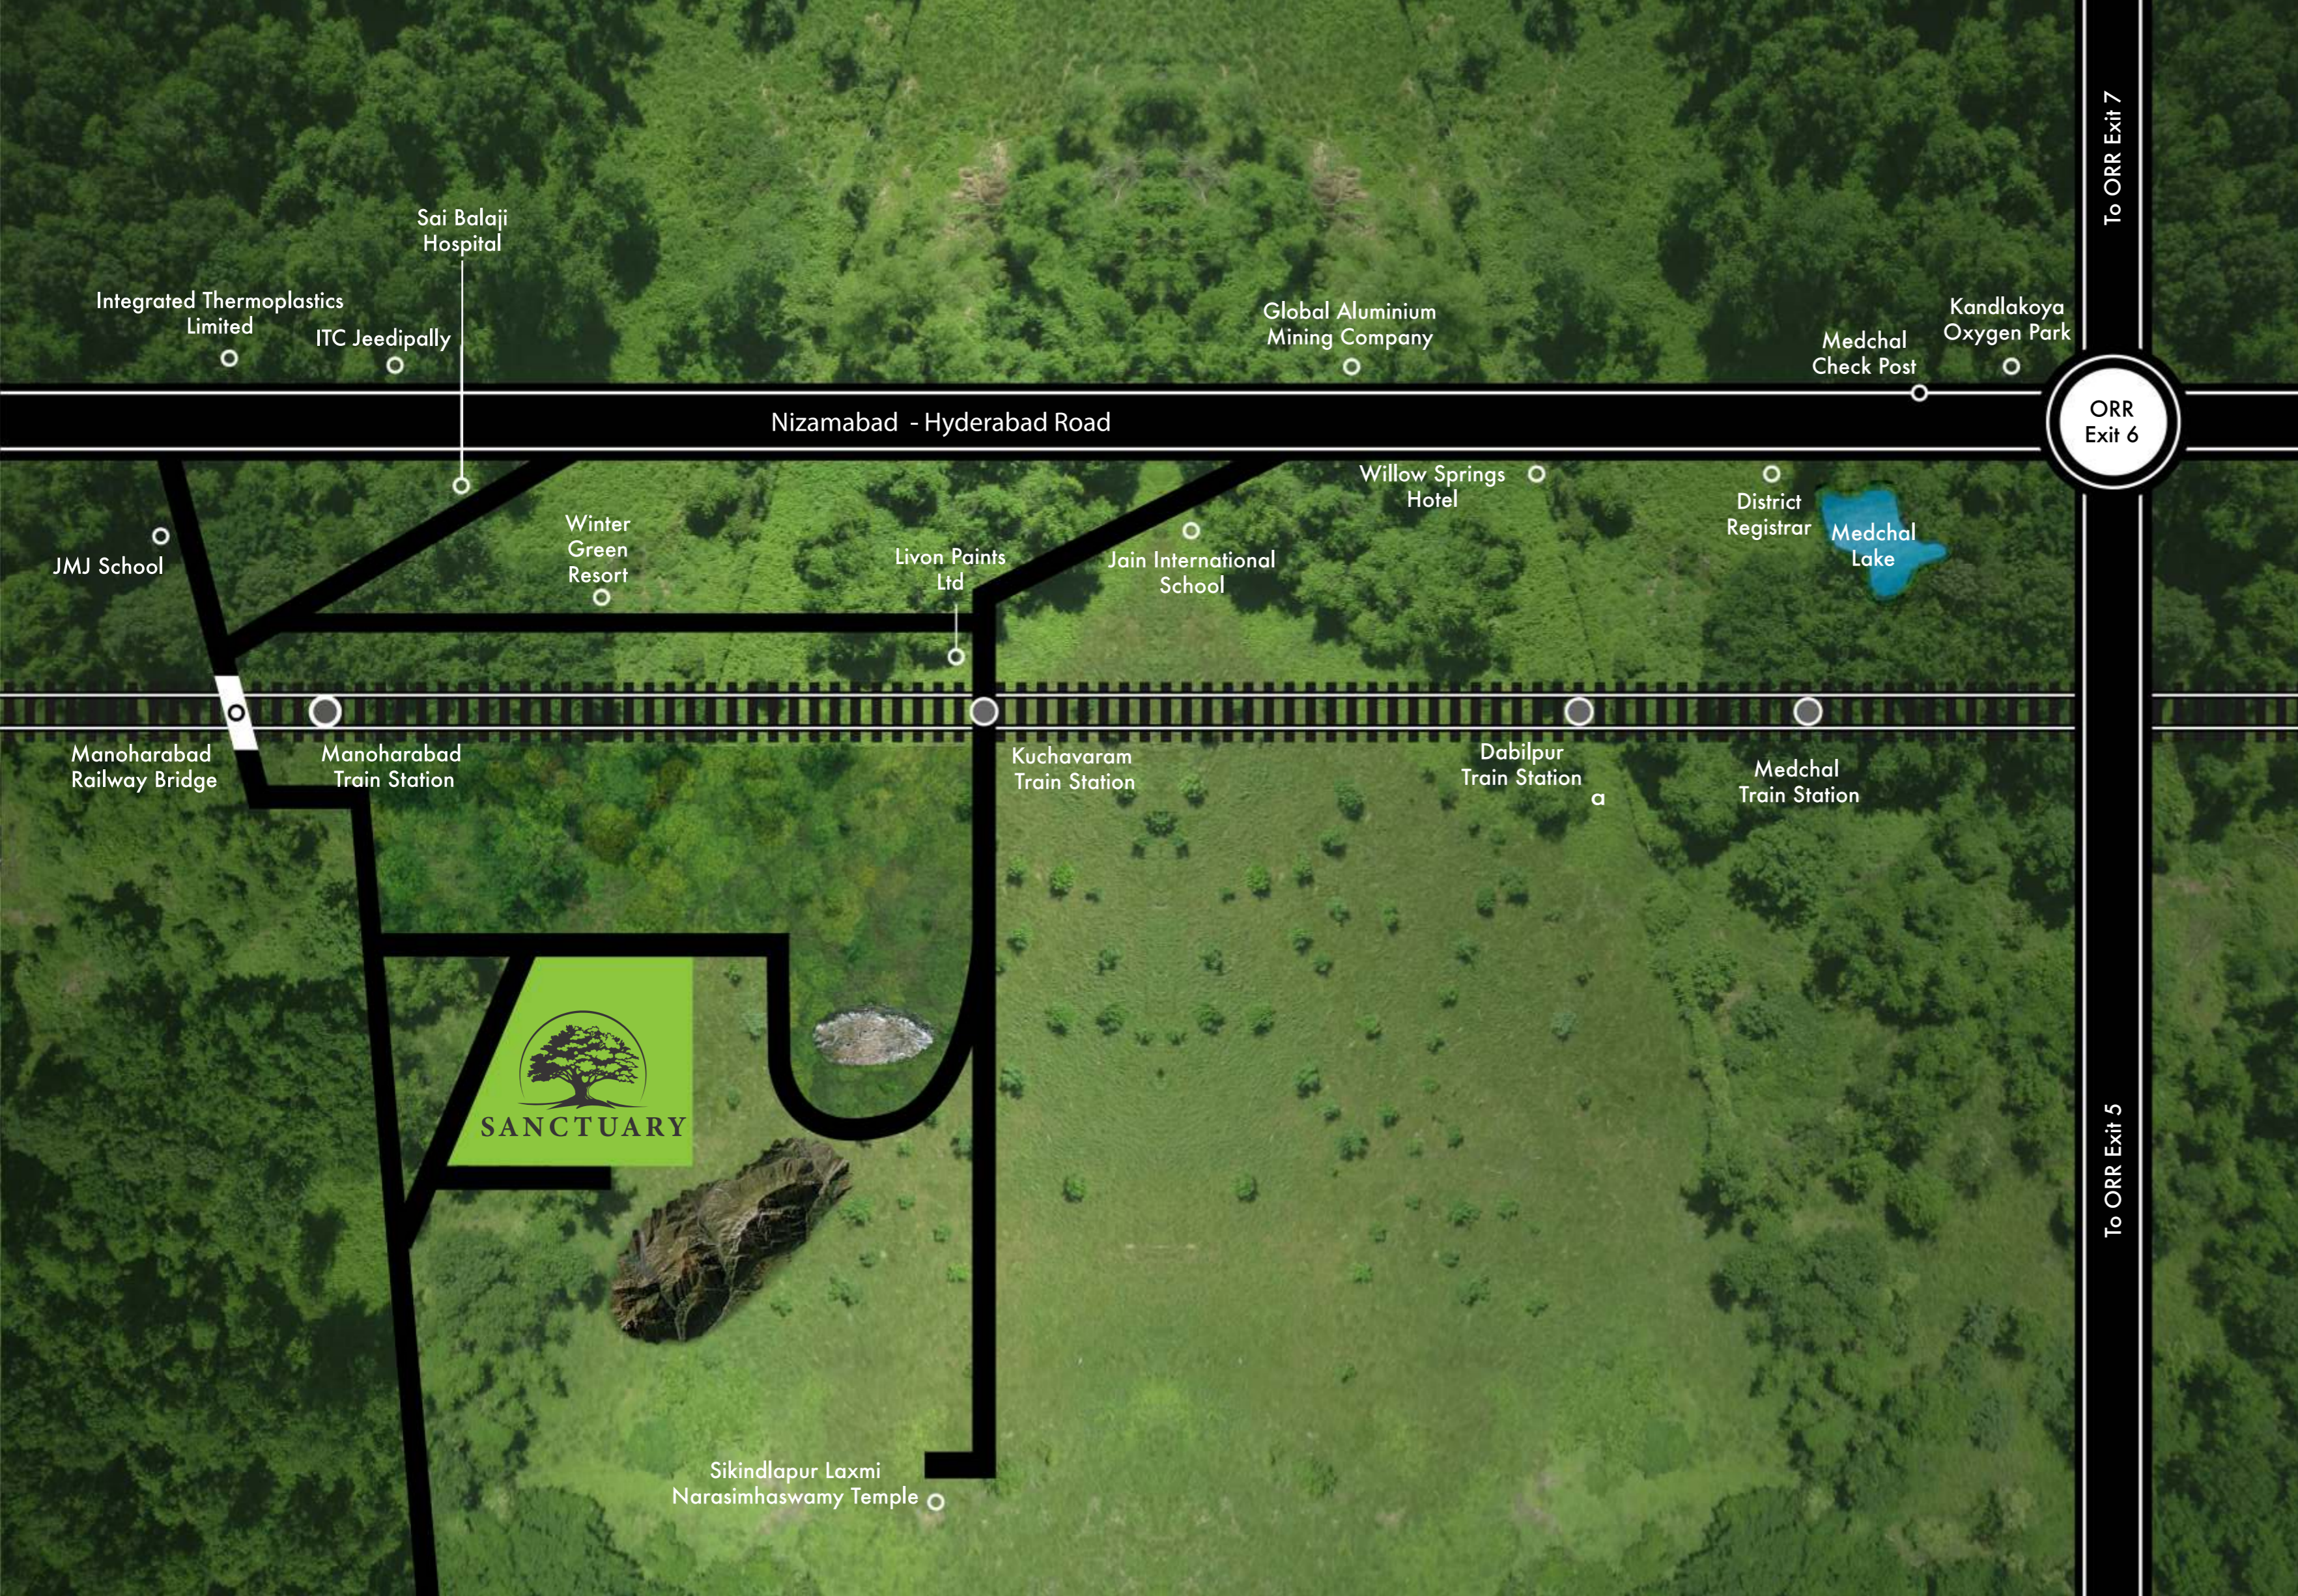

To ORR Exit 7

ORR Exit 6

To ORR Exit 5

Close to Nature, Closer to Life.

Take the time to experience beauty of the world around you and feel the soothing effects of nature on your life. Idyllically set just five minutes from the Outer Ring Road yet bordered by the peaceful landscape of a nature reserve, Sanctuary near Medchal couldn't be more perfectly situated.