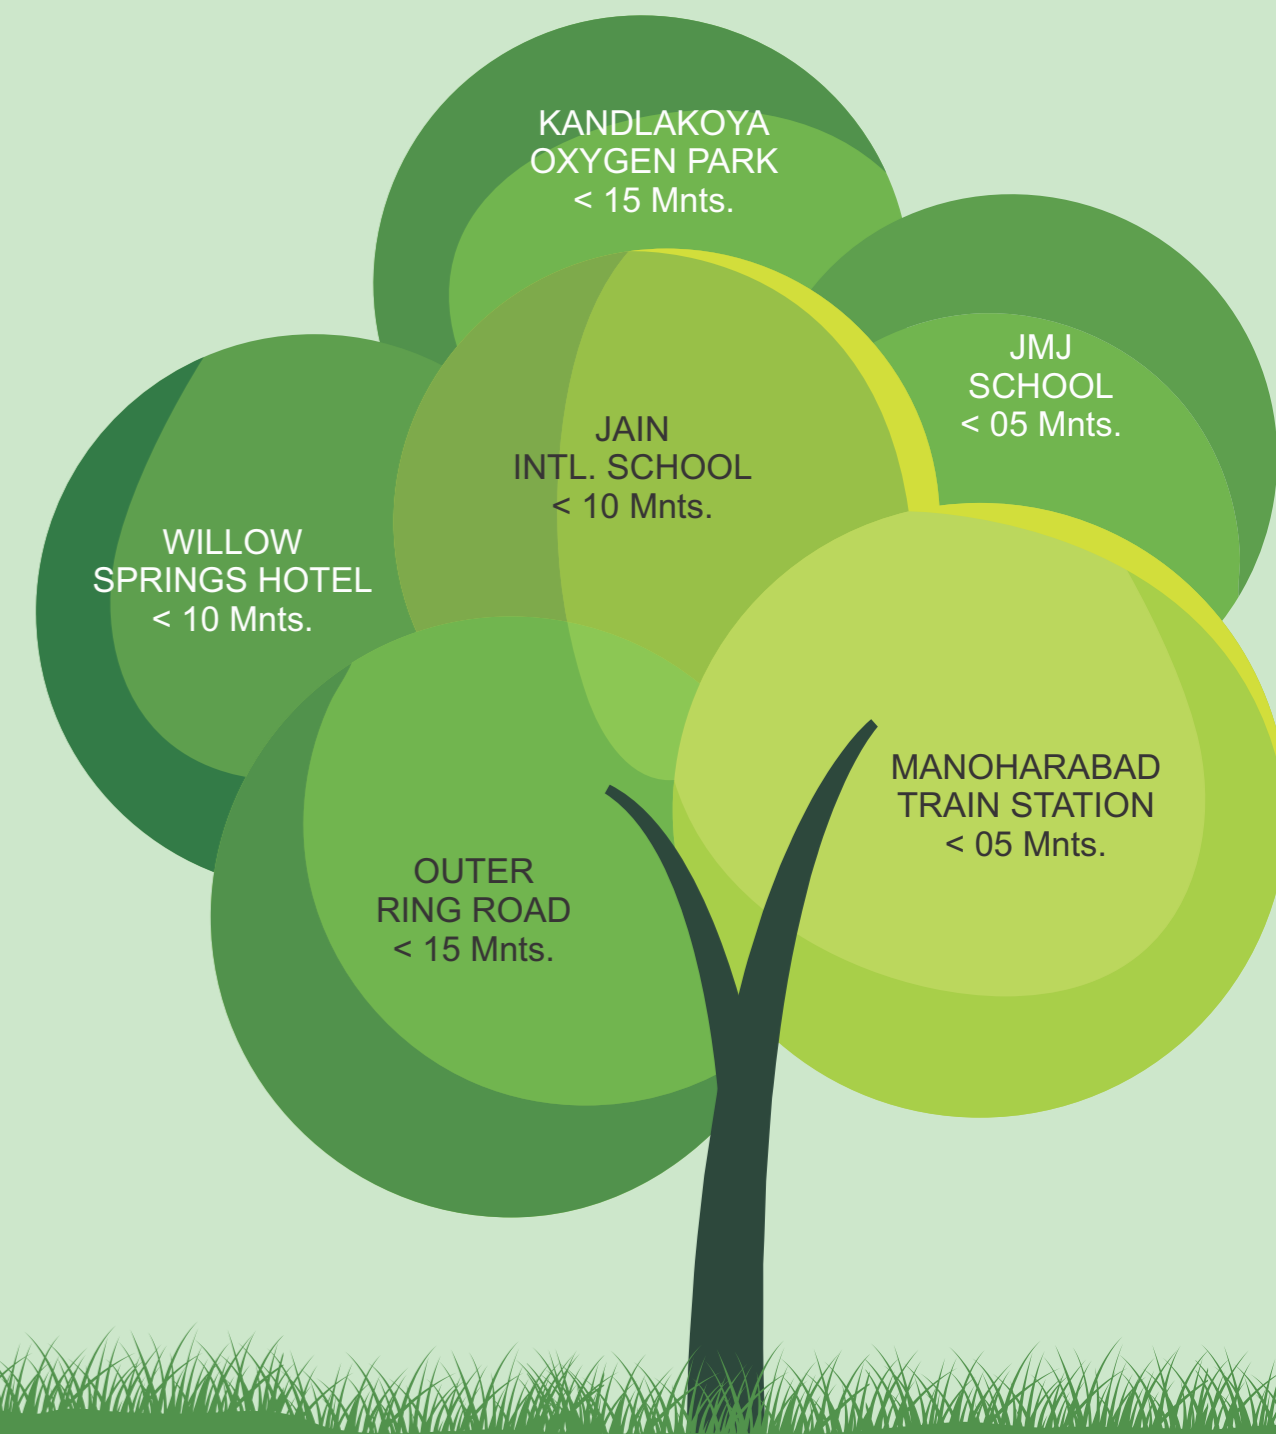

To ORR Exit 7

ORR Exit 6

To ORR Exit 5

Close to Nature, Closer to Life.

Take the time to experience beauty of the world around you and feel the soothing effects of nature on your life. Idyllically set just five minutes from the Outer Ring Road yet bordered by the peaceful landscape of a nature reserve, Sanctuary near Medchal couldn't be more perfectly situated.

PROXIMITY