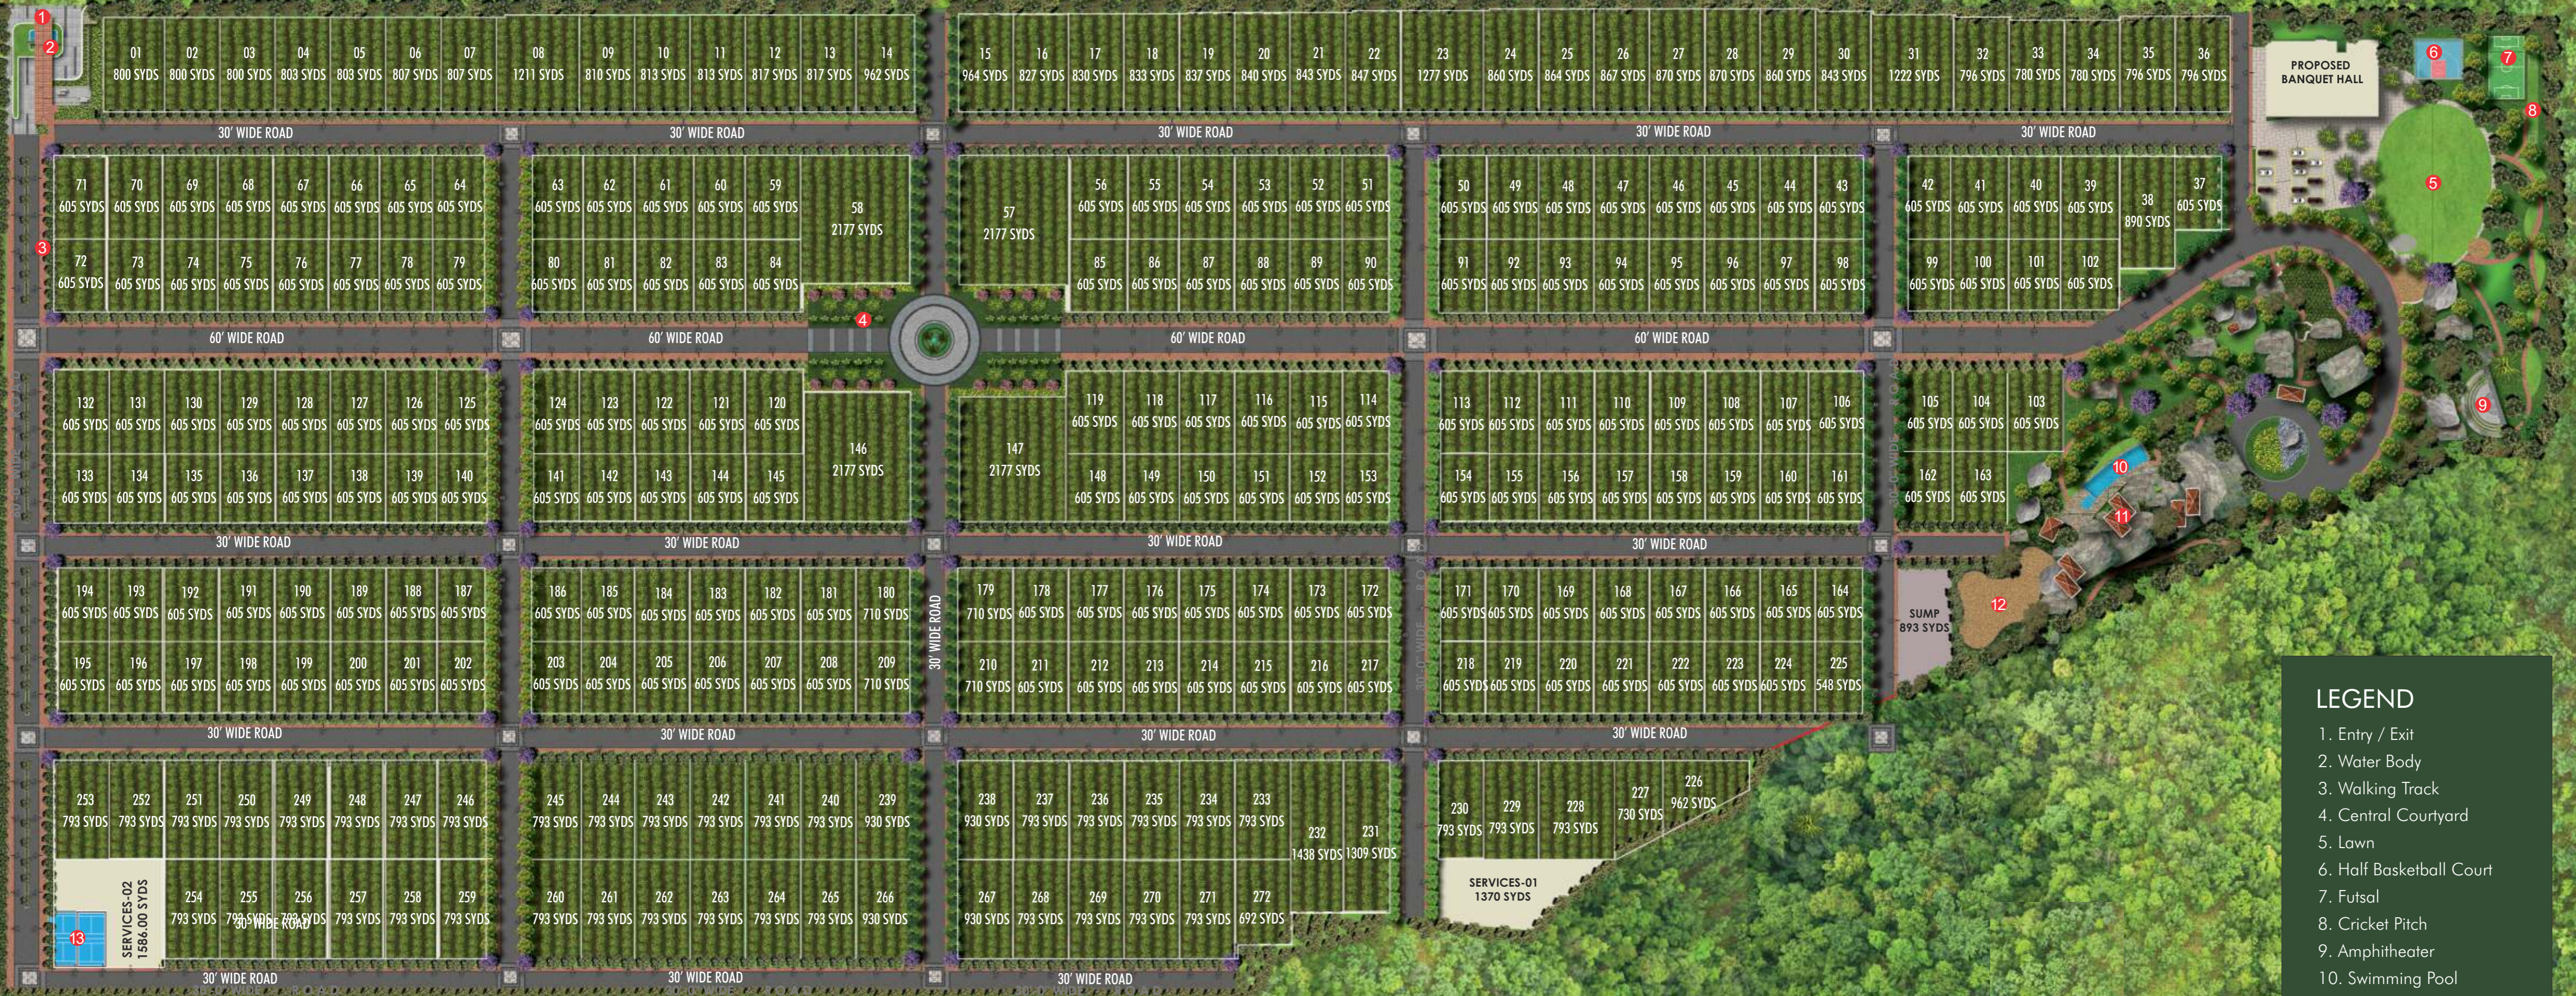

MASTER PLAN

LEGEND

1. Entry / Exit
2. Water Body
3. Walking Track
4. Central Courtyard
5. Lawn
6. Half Basketball Court
7. Futsal
8. Cricket Pitch
9. Amphitheater
10. Swimming Pool
11. Pergola Seating Spaces
12. Children Play Area
13. Tennis Court